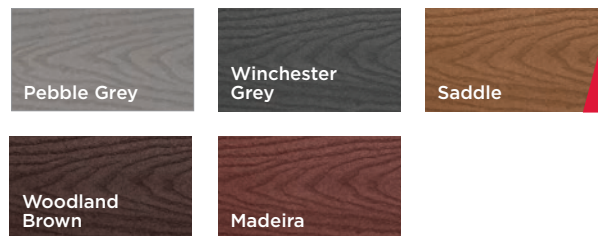

**NEW!** **GOOD**

**Trex Enhance®**  
BASICS

Priced to put the pressure on treated lumber.

AVAILABLE COLORS:

**NEW!** **BETTER**

**Trex Enhance®**  
NATURALS

The beauty of wood with the ease of composite.

AVAILABLE COLORS:

**BETTER**

**Trex Select®**  
EARTH TONES

The perfect pairing of price and minimal maintenance.

AVAILABLE COLORS:

**BEST**

**Trex Transcend®**  
EARTH TONES  
& TROPICALS

Elevated aesthetics paired with the highest level of performance.

AVAILABLE COLORS:

**EARTH TONES**

**TROPICALS**

## Trex Select<sup>®</sup>

RAILING

*CLASSIC RAILS, POSTS AND BALUSTERS*

AVAILABLE COLORS: