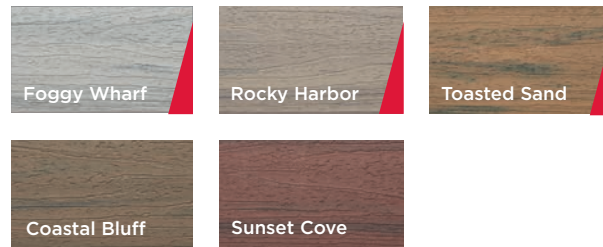

**NEW!** **GOOD**

**Trex Enhance®**  
BASICS

Priced to put the pressure on treated lumber.

AVAILABLE COLORS:

**NEW!** **BETTER**

**Trex Enhance®**  
NATURALS

The beauty of wood with the ease of composite.

AVAILABLE COLORS:

**BETTER**

**Trex Select®**  
EARTH TONES

The perfect pairing of price and minimal maintenance.

AVAILABLE COLORS:

**BEST**

**Trex Transcend®**  
EARTH TONES  
& TROPICALS

Elevated aesthetics paired with the highest level of performance.

AVAILABLE COLORS:

**EARTH TONES**

**TROPICALS**

## Trex Select<sup>®</sup>

RAILING

*CLASSIC RAILS, POSTS AND BALUSTERS*

AVAILABLE COLORS: