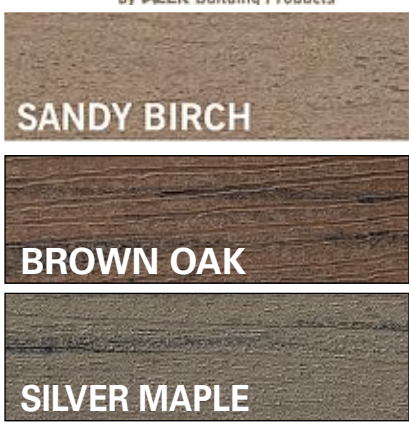

Retail Customers Only - No Dealers Please

**\$1.79** ft.  
**\$2.19** ft.  
**\$2.19** ft.  
12', 16', 20' ft.

**Quality Treated Decking**

5/4x6-8' Treated..... \$5.92  
5/4x6-10' Treated..... \$7.40  
5/4x6-12' Treated..... \$8.88  
5/4x6-14' Treated..... \$10.36  
5/4x6-16' Treated..... \$11.84  
5/4x6-20' Treated..... \$20.50  
**1000's IN STOCK**